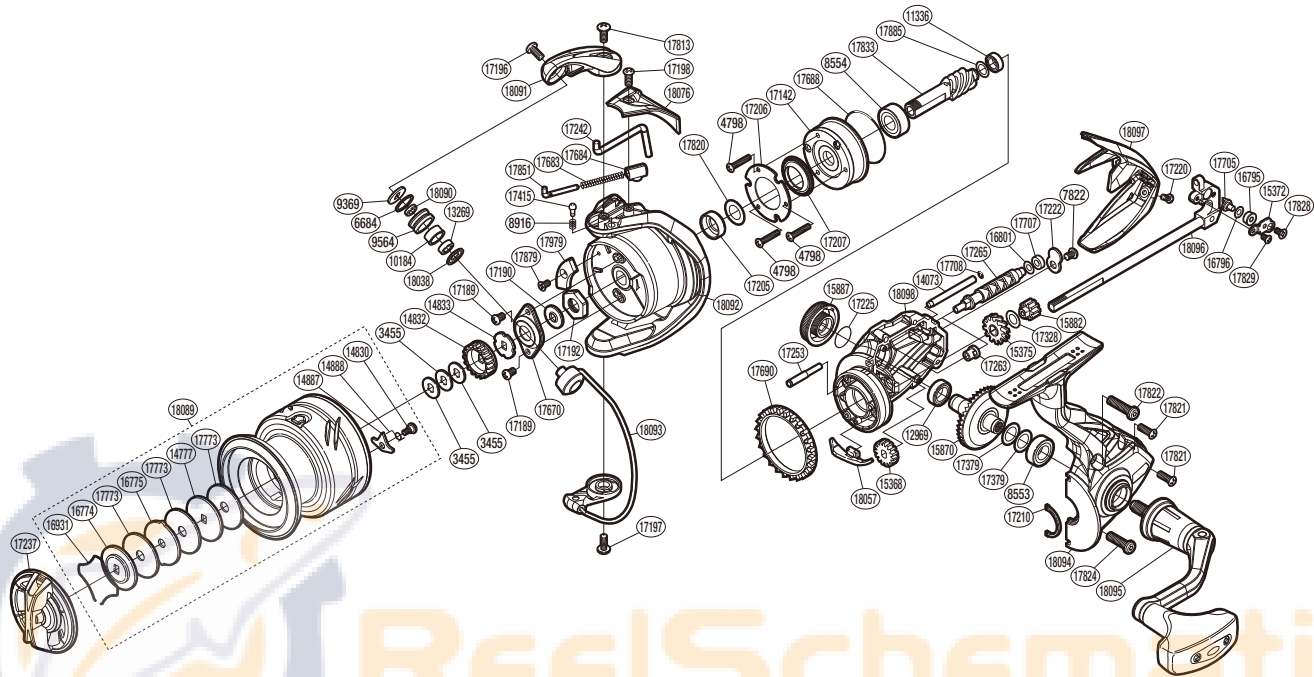

SHIMANO

ULTEGRA SA-RB

ULT-4000FB

Please note that the number of adjusting washers may not be the same as shown in the exploded views. (51SF03H040X) (Adjustment will vary with each individual product.)

Part No.	Description	Part No.	Description	Part No.	Description
RD 3455	Spool Washer	RD16801	Washer	RD17707	Worm Bushing
RD 4798	Screw	RD16931	Drag Washers Retainer	RD17708	O Ring
RD 6684	Line Roller Spacer	RD17142	Roller Clutch Assembly	RD17773	Drag Washer
RD 7822	Screw	RD17189	Screw	RD17813	Screw
RD 8553	Ball Bearing	RD17190	Bearing Water Proof	RD17820	Washer
RD 8554	Ball Bearing	RD17192	Rotor Nut	RD17821	Screw
RD 8916	Click Spring	RD17196	Screw	RD17822	Screw
RD 9369	Washer	RD17197	Screw	RD17824	Screw
RD 9564	Line Roller	RD17198	Screw	RD17828	Screw
RD10184	Line Roller Bushing	RD17205	Rotor Ring	RD17829	Screw
RD11336	Ball Bearing	RD17206	Roller Clutch Reinforce	RD17833	Pinion Gear
RD12969	Ball Bearing	RD17207	Roller Clutch Water Proof	RD17851	Bail Spring Guide
RD13269	Ball Bearing	RD17210	Flange Water Proof	RD17879	Screw
RD14073	Oscillating Guide	RD17220	Screw	RD17885	Washer
RD14777	Key Washer	RD17222	Worm Shaft Retainer	RD17979	Counter Weight A
RD14830	Screw	RD17225	O Ring	RD18038	Line Roller Support (B)
RD14832	Spool Support A	RD17237	Drag Knob	RD18057	Bail Trip Strike
RD14833	Spool Support B	RD17242	Bail Trip Lever	RD18076	Bail Spring Cover
RD14887	Drag Click	RD17253	Idle Gear B Shaft	RD18089	Spool Assembly
RD14888	Click Spring	RD17263	Worm Bushing (Front)	RD18090	Bearing Spacer
RD15368	Idle Gear	RD17265	Worm Shaft	RD18091	Bail Arm
RD15372	Oscillating Pawl Cover	RD17328	Washer	RD18092	Rotor
RD15375	Idle Gear B (Large)	RD17379	Washer	RD18093	Bail Assembly
RD15870	Drive Gear	RD17415	Click Pin	RD18094	Side Cover
RD15882	Idle Gear B (Small)	RD17670	Rotor Nut Lock Plate	RD18095	Handle Assembly
RD15887	Handle Screw Cap	RD17683	Bail Spring	RD18096	Main Shaft Assembly
RD16774	Key Washer	RD17684	Bail Spring Seat	RD18097	Rear Protector
RD16775	Eared Washer	RD17688	O Ring	RD18098	Body
RD16795	Oscillating Slider Bushing	RD17690	Friction Ring		
RD16796	Spacer	RD17705	Oscillating Pawl	RD18054	Anti Line Slip Sticker